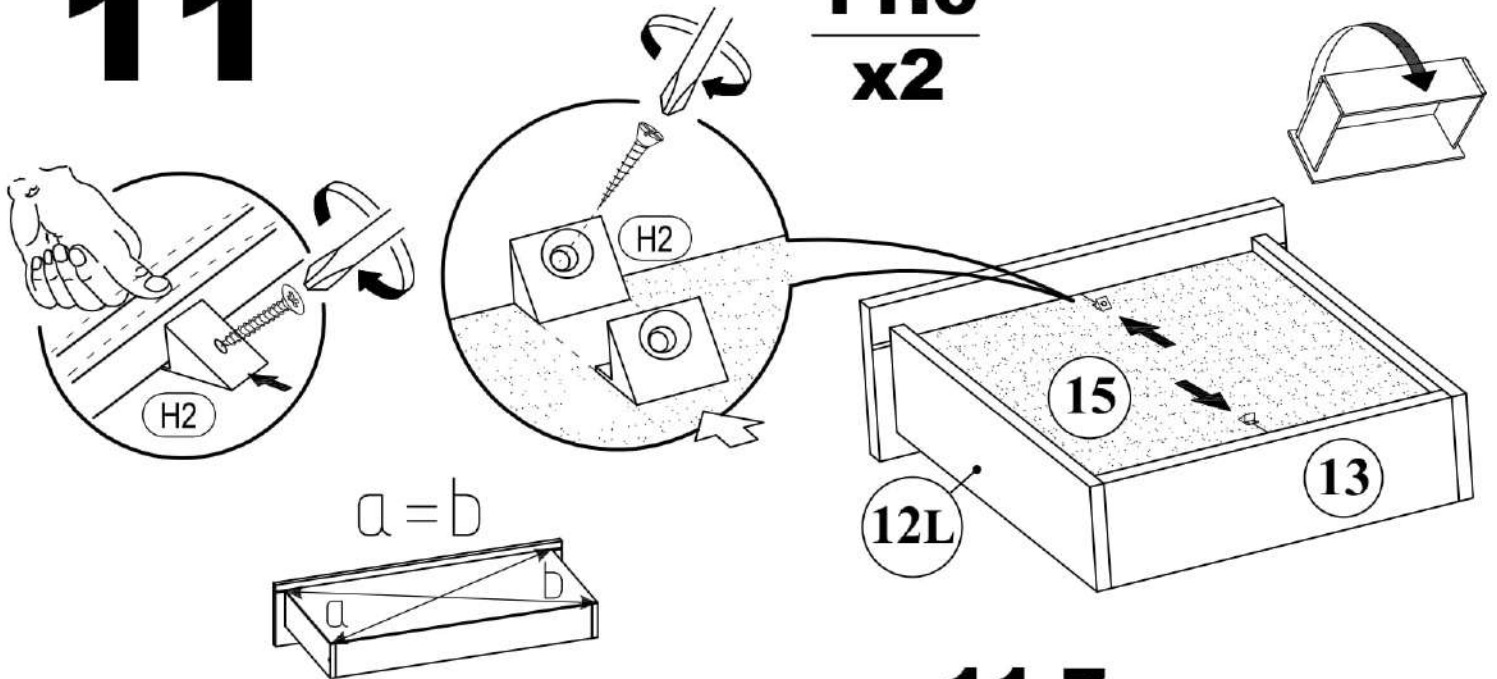

 A1 8*30mm x8	 B1 6,3*50mm x4	 C1 5*30mm x4
		 R4 N°4 x1

11

11.1
x2

11.2
x2

VALERIO
SHELVING IS OPEN 2Dr

 A1 8*30mm x8	 D1 16mm x4	 G6 M 4*22 x4
 I43 P-38 (128) x2		

11

11.3
x2

11.4
x2

11.5
x2

VALERIO

SHELVING IS OPEN 2Dr

 (E5) 3,5*16mm x8	 (H2) x4	 (M2) L-350mm x2
--	---	---

11

11.7

x2

VALERIO

SHELVING IS OPEN 2Dr

12

 B	x6	 D	x16
		 J1 5*16mm	x8

VALERIO

SHELVING IS OPEN 2Dr

VALERIO
SHELVING IS OPEN 2Dr