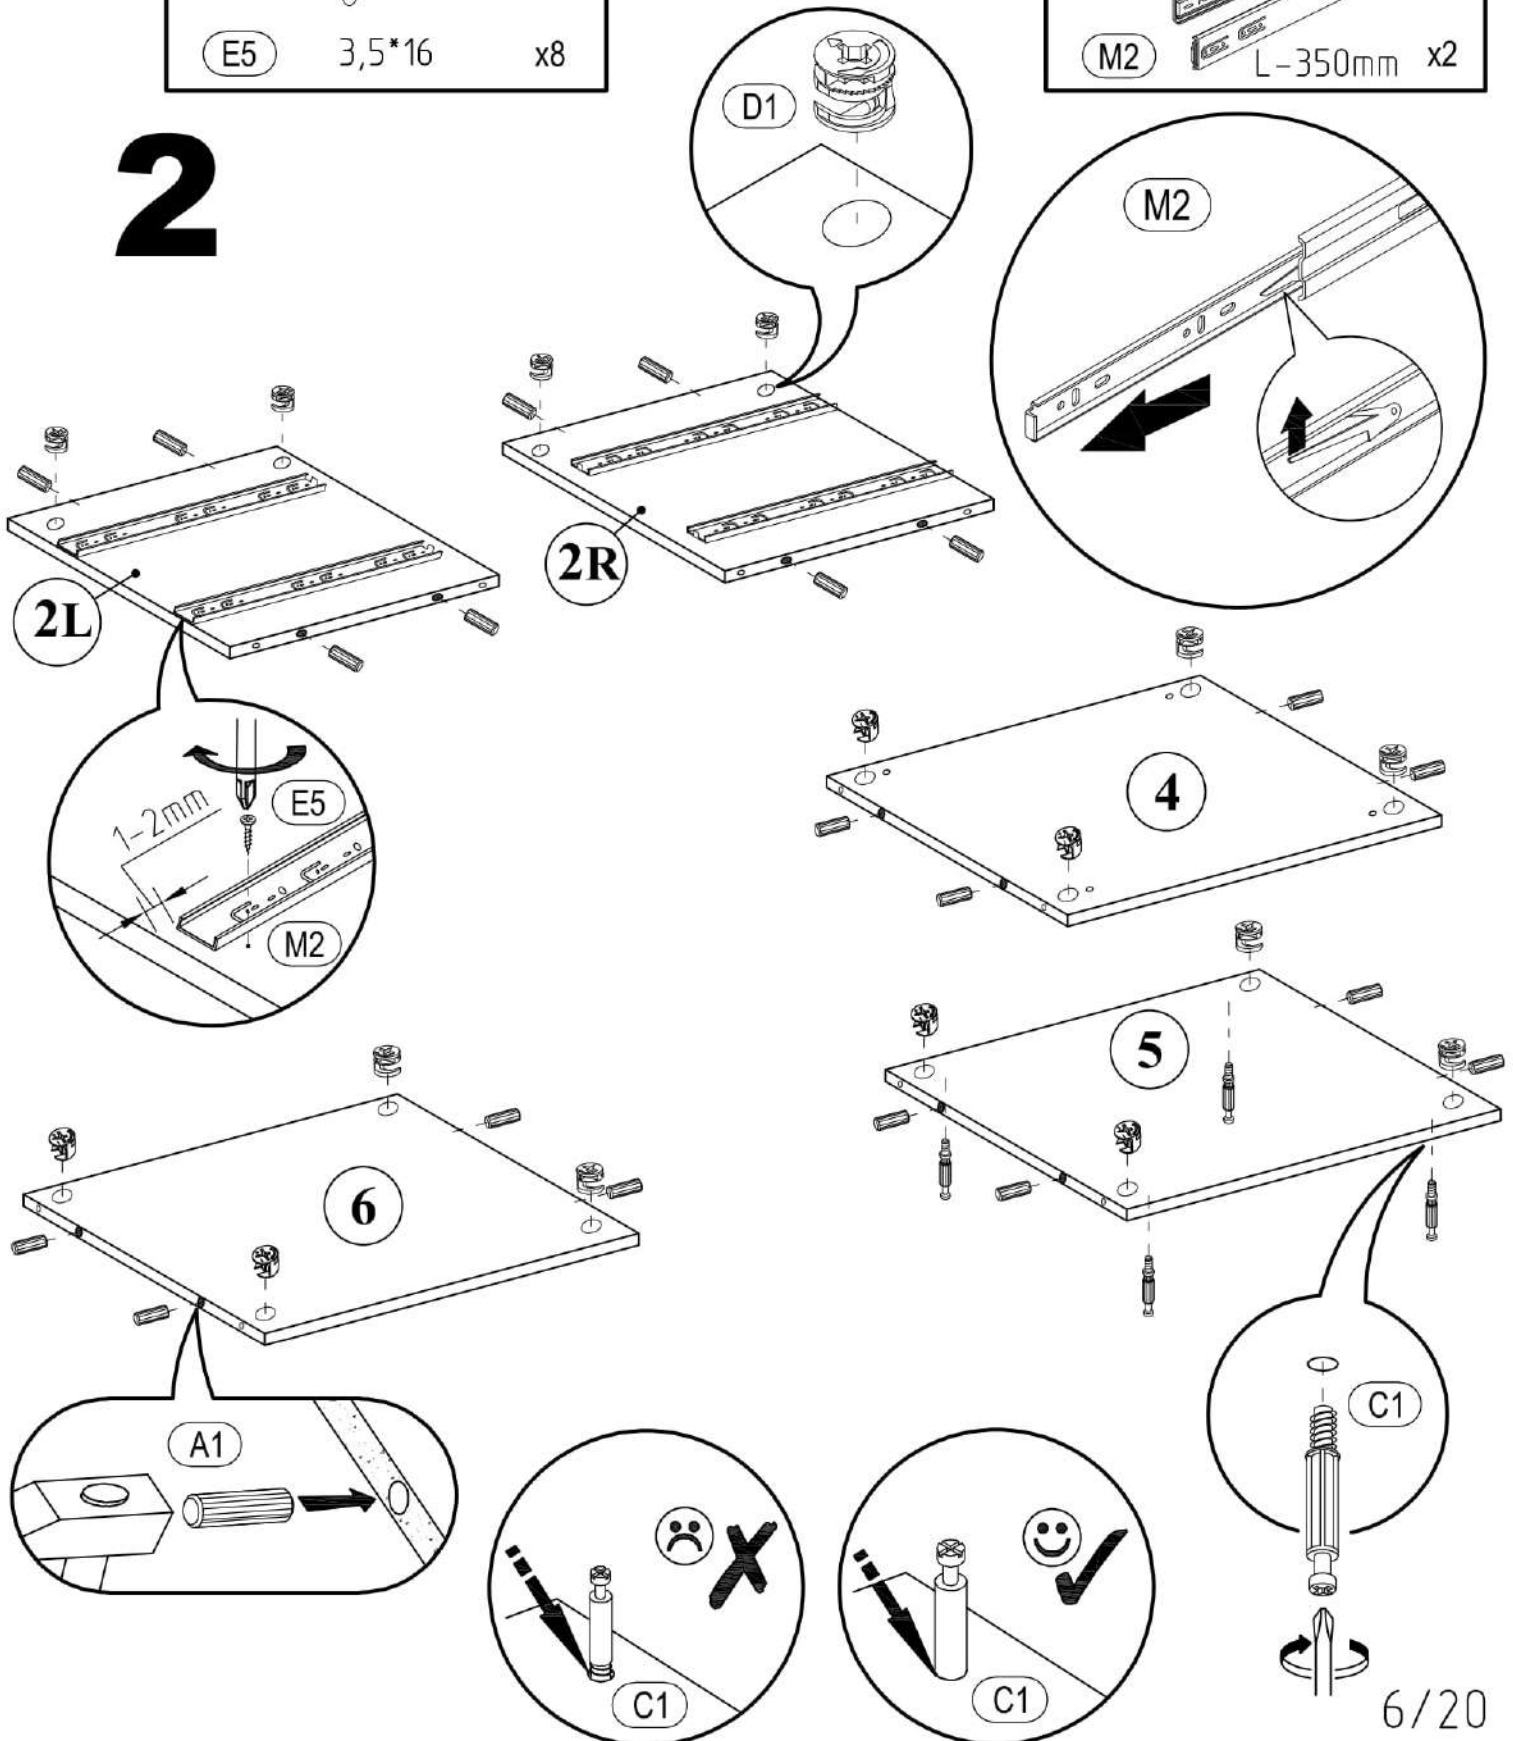

VALERIO

SHELVING IS OPEN 2Dr

VALERIO

SHELVING IS OPEN 2Dr

 A1 8*30mm x8	 C1 5*30mm x12	 D1 16mm x4
---	--	---

1

VALERIO

SHELVING IS OPEN 2Dr

 A1 8*30mm x20	 C1 5*30mm x4	 D1 16mm x16
 E5 3,5*16 x8	 M2 L-350mm x2	

2

VALERIO

SHELVING IS OPEN 2Dr

 (C1) 5*30mm x4	 (E5) 3,5*16 x20	 (S13) x10
--	---	---

3

VALERIO
SHELVING IS OPEN 2Dr

4

 E5 3,5*16 x8	 H2 x10	 H12 20x20x33 x2
 K4 x4	 R3 1.4*25mm 0.010kg	

9

VALERIO

SHELVING IS OPEN 2Dr

 <p>(E4) 3,5*16mm x4</p>	 <p>(Ea4) 4,2*65mm x1</p>	 <p>(H5) 8*50mm x1</p>
 <p>(S14) K-06 x1</p>		

10

VALERIO
SHELVING IS OPEN 2Dr

 A1 8*30mm x8	 B1 6,3*50mm x4	 C1 5*30mm x4
		 R4 N°4 x1

11

11.1
x2

11.2
x2

VALERIO
SHELVING IS OPEN 2Dr

 A1 8*30mm x8	 D1 16mm x4	 G6 M 4*22 x4
 I43 P-38 (128) x2		

11

11.3
x2