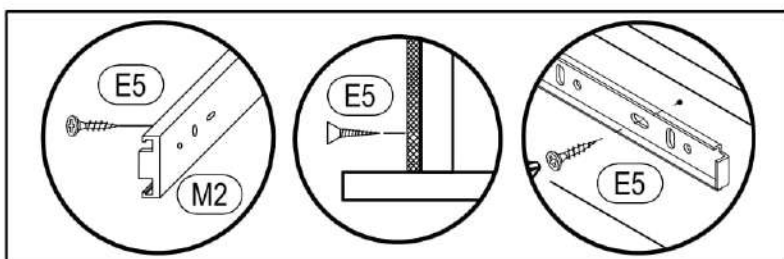

 A1 8*30mm x8	 B1 6,3*50mm x4	 C1 5*30mm x4
		 R4 N°4 x1

11

11.1
x2

11.2
x2

VALERIO
SHELVING IS OPEN 2Dr

 A1 8*30mm x8	 D1 16mm x4	 G6 M 4*22 x4
 I43 P-38 (128) x2		

11

11.3
x2

11.4
x2

11.5
x2

VALERIO

SHELVING IS OPEN 2Dr

 (E5) 3,5*16mm x8	 (H2) x4	 (M2) L-350mm x2
--	---	---

11

11.7

x2

VALERIO

SHELVING IS OPEN 2Dr

12

 B	x6	 D	x16
		 J1 5*16mm	x8

VALERIO

SHELVING IS OPEN 2Dr

VALERIO
SHELVING IS OPEN 2Dr