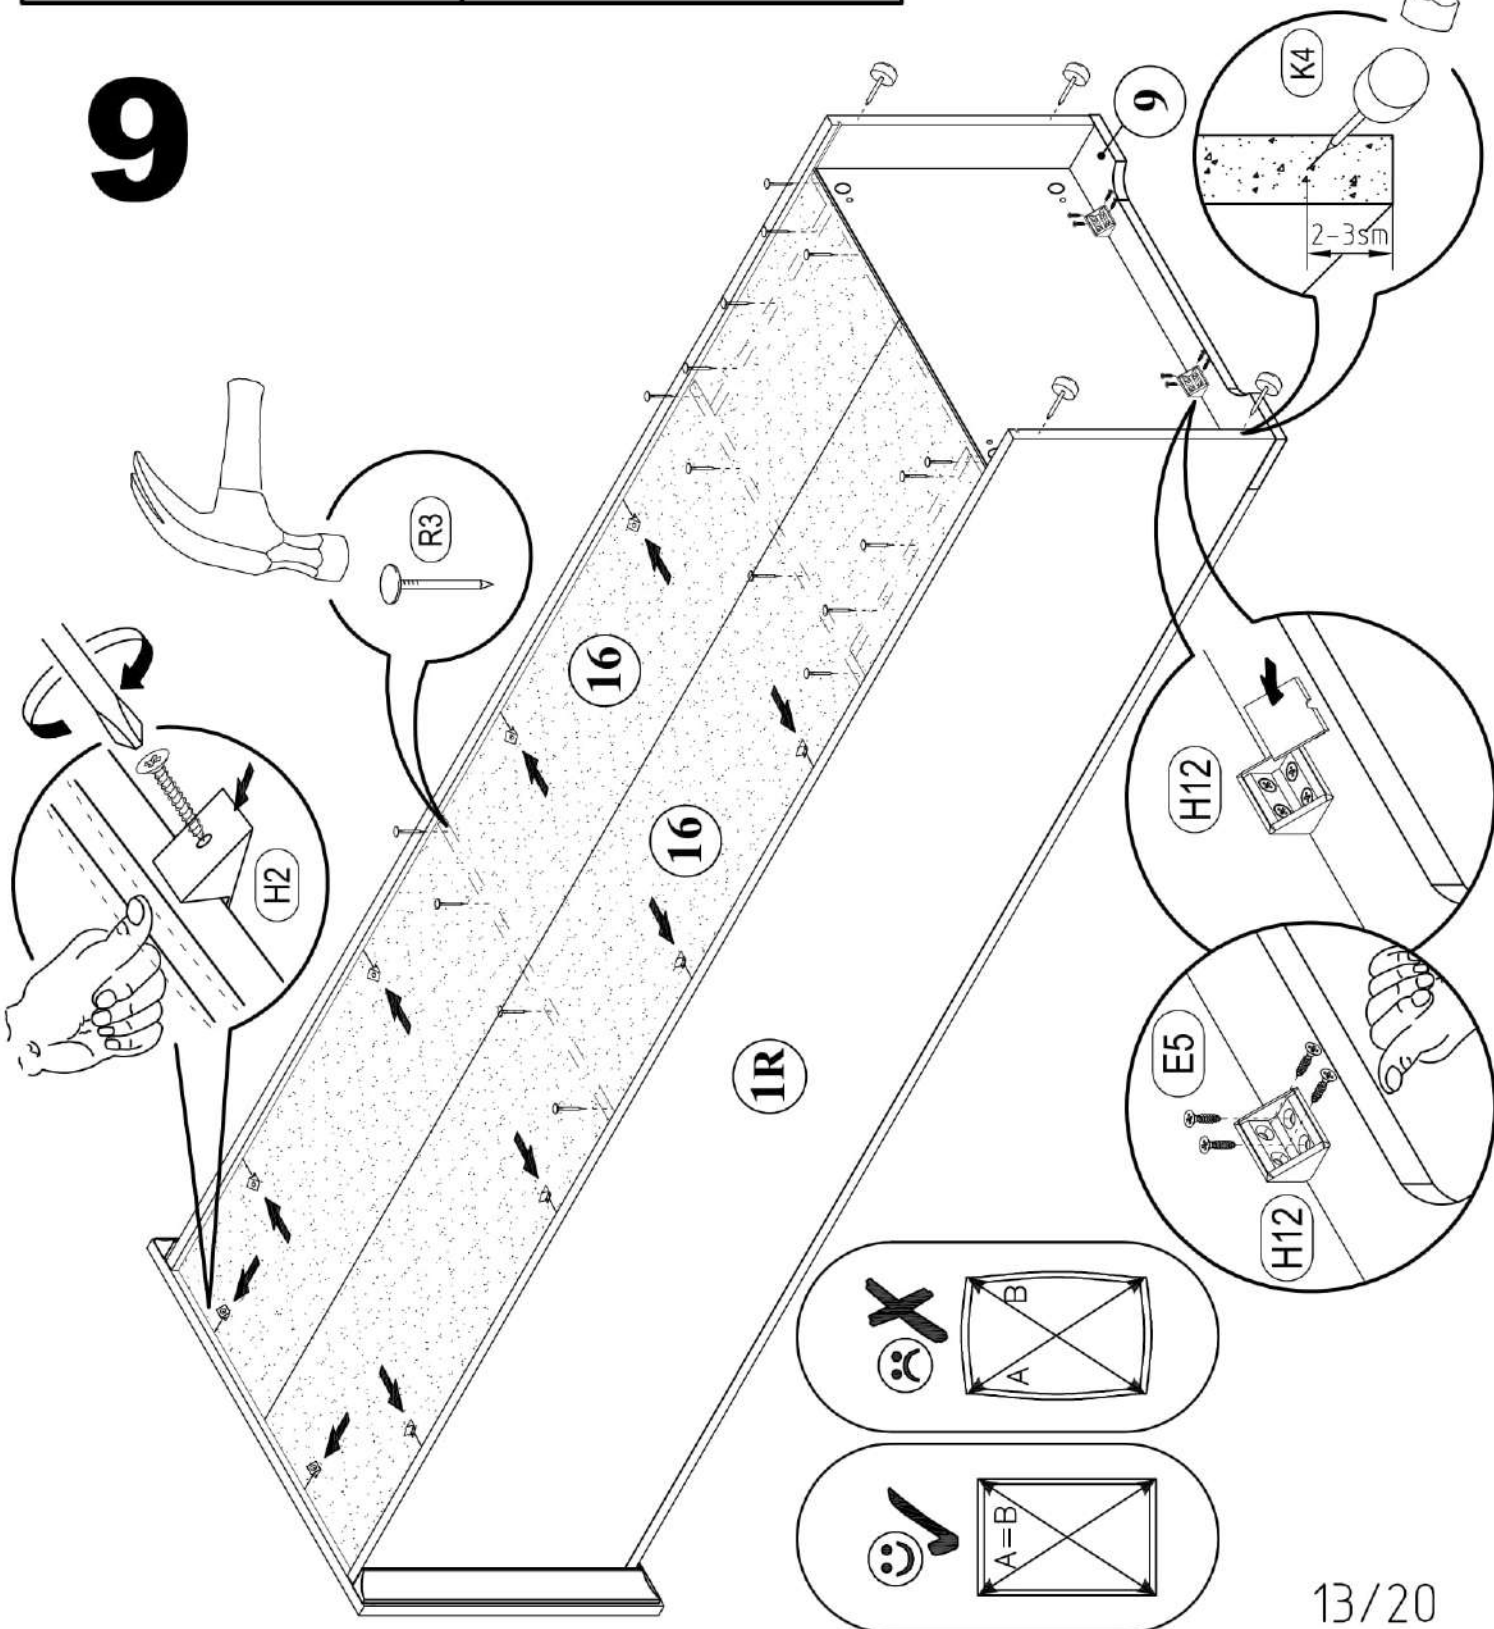

	
(B1) 6,3*50mm x4	(R4) N°4 x1

VALERIO
SHELVING IS OPEN 2Dr

5

6

7

8

VALERIO

SHELVING IS OPEN 2Dr

 E5 3,5*16 x8	 H2 x10	 H12 20x20x33 x2
 K4 x4	 R3 1.4*25mm 0.010kg	

9

VALERIO

SHELVING IS OPEN 2Dr

 <p>(E4) 3,5*16mm x4</p>	 <p>(Ea4) 4,2*65mm x1</p>	 <p>(H5) 8*50mm x1</p>
 <p>(S14) K-06 x1</p>		

10

VALERIO
SHELVING IS OPEN 2Dr

 A1 8*30mm x8	 B1 6,3*50mm x4	 C1 5*30mm x4
		 R4 N°4 x1

11

11.1
x2

11.2
x2

VALERIO
SHELVING IS OPEN 2Dr

 A1 8*30mm x8	 D1 16mm x4	 G6 M 4*22 x4
 I43 P-38 (128) x2		

11

11.3
x2