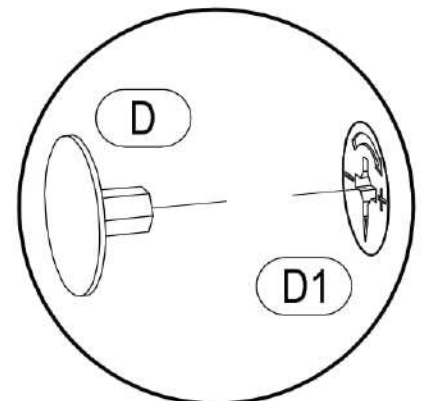

 E5 3,5*16 x8	 H2 x10	 H12 20x20x33 x2
 K4 x4	 R3 1.4*25mm 0.010kg	

9

VALERIO

SHELVING IS OPEN 2Dr

 <p>(E4) 3,5*16mm x4</p>	 <p>(Ea4) 4,2*65mm x1</p>	 <p>(H5) 8*50mm x1</p>
 <p>(S14) K-06 x1</p>		

10

VALERIO
SHELVING IS OPEN 2Dr

 A1 8*30mm x8	 B1 6,3*50mm x4	 C1 5*30mm x4
		 R4 N°4 x1

11

11.1
x2

11.2
x2

VALERIO
SHELVING IS OPEN 2Dr

 A1 8*30mm x8	 D1 16mm x4	 G6 M 4*22 x4
 I43 P-38 (128) x2		

11

11.3
x2

11.4
x2

11.5
x2

VALERIO

SHELVING IS OPEN 2Dr

 (E5) 3,5*16mm x8	 (H2) x4	 (M2) L-350mm x2
--	---	---

11

11.7

x2

VALERIO

SHELVING IS OPEN 2Dr

12

 B	x6	 D	x16
		 J1 5*16mm	x8

VALERIO

SHELVING IS OPEN 2Dr

VALERIO
SHELVING IS OPEN 2Dr