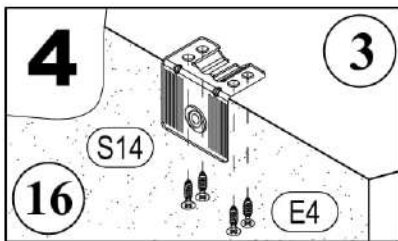

 E5 3,5*16 x8	 H2 x10	 H12 20x20x33 x2
 K4 x4	 R3 1.4*25mm 0.010kg	

9

VALERIO

SHELVING IS OPEN 2Dr

 <p>(E4) 3,5*16mm x4</p>	 <p>(Ea4) 4,2*65mm x1</p>	 <p>(H5) 8*50mm x1</p>
 <p>(S14) K-06 x1</p>		

10

VALERIO
SHELVING IS OPEN 2Dr

 A1 8*30mm x8	 B1 6,3*50mm x4	 C1 5*30mm x4
		 R4 N°4 x1

11

11.1
x2

11.2
x2

VALERIO
SHELVING IS OPEN 2Dr

 A1 8*30mm x8	 D1 16mm x4	 G6 M 4*22 x4
 I43 P-38 (128) x2		

11

11.3
x2

11.4
x2

11.5
x2

VALERIO

SHELVING IS OPEN 2Dr

 (E5) 3,5*16mm x8	 (H2) x4	 (M2) L-350mm x2
--	---	---

11

11.7

x2