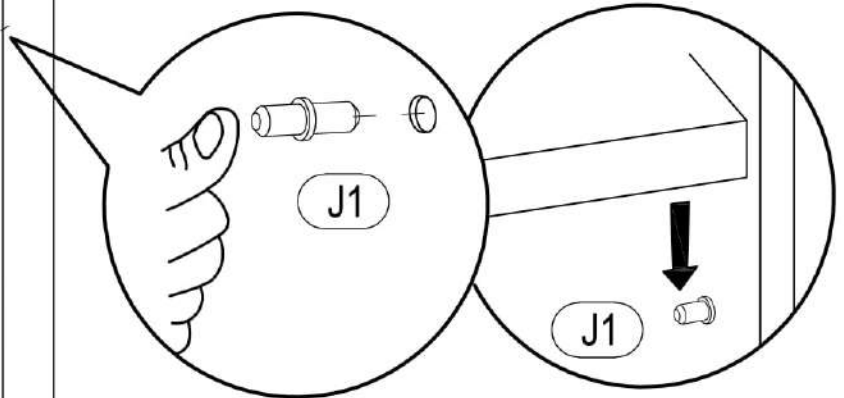

 A1 8*30mm x8	 B1 6,3*50mm x4	 C1 5*30mm x4
		 R4 N°4 x1

11

11.1
x2

11.2
x2

VALERIO
SHELVING IS OPEN 2Dr

 A1 8*30mm x8	 D1 16mm x4	 G6 M 4*22 x4
 I43 P-38 (128) x2		

11

11.3
x2

11.4
x2

11.5
x2

VALERIO

SHELVING IS OPEN 2Dr

 (E5) 3,5*16mm x8	 (H2) x4	 (M2) L-350mm x2
--	---	---

11

11.7

x2

VALERIO

SHELVING IS OPEN 2Dr

12

 B	x6	 D	x16
		 J1 5*16mm	x8

VALERIO

SHELVING IS OPEN 2Dr

VALERIO
SHELVING IS OPEN 2Dr