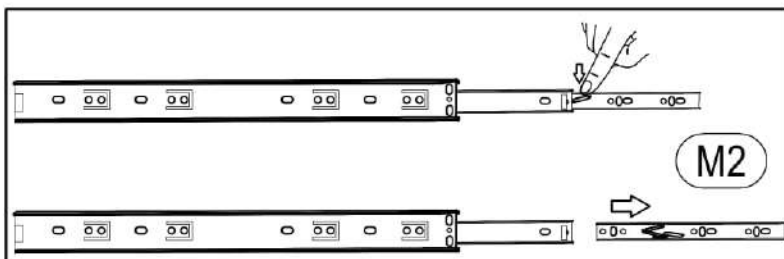

 A1 8*30mm x8	 B1 6,3*50mm x4	 C1 5*30mm x4
		 R4 N°4 x1

11

11.1
x2

11.2
x2

VALERIO
SHELVING IS OPEN 2Dr

 A1 8*30mm x8	 D1 16mm x4	 G6 M 4*22 x4
 I43 P-38 (128) x2		

11

11.3
x2

11.4
x2

11.5
x2

VALERIO

SHELVING IS OPEN 2Dr

 (E5) 3,5*16mm x8	 (H2) x4	 (M2) L-350mm x2
--	---	---

11

11.7

x2

VALERIO

SHELVING IS OPEN 2Dr

12

 B	x6	 D	x16
		 J1 5*16mm	x8

VALERIO

SHELVING IS OPEN 2Dr

VALERIO
SHELVING IS OPEN 2Dr