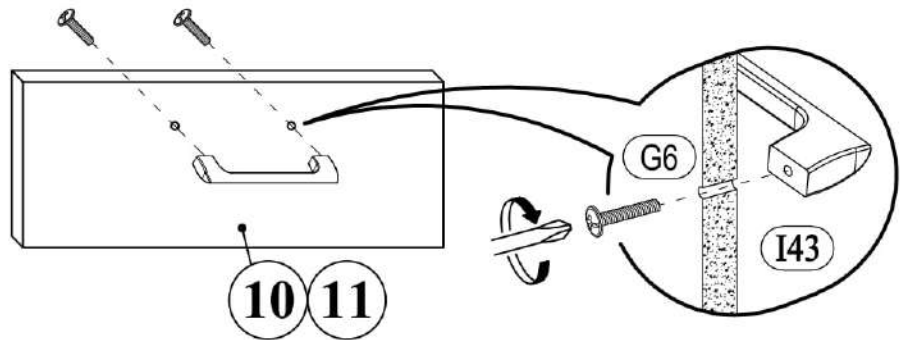

 E5 3,5*16 x8	 H2 x10	 H12 20x20x33 x2
 K4 x4	 R3 1.4*25mm 0.010kg	

9

VALERIO

SHELVING IS OPEN 2Dr

 <p>(E4) 3,5*16mm x4</p>	 <p>(Ea4) 4,2*65mm x1</p>	 <p>(H5) 8*50mm x1</p>
 <p>(S14) K-06 x1</p>		

10

VALERIO
SHELVING IS OPEN 2Dr

 A1 8*30mm x8	 B1 6,3*50mm x4	 C1 5*30mm x4
		 R4 N°4 x1

11

11.1
x2

11.2
x2

VALERIO
SHELVING IS OPEN 2Dr

 A1 8*30mm x8	 D1 16mm x4	 G6 M 4*22 x4
 I43 P-38 (128) x2		

11

11.3
x2

11.4
x2

11.5
x2

VALERIO

SHELVING IS OPEN 2Dr

 (E5) 3,5*16mm x8	 (H2) x4	 (M2) L-350mm x2
--	---	---

11

11.7

x2