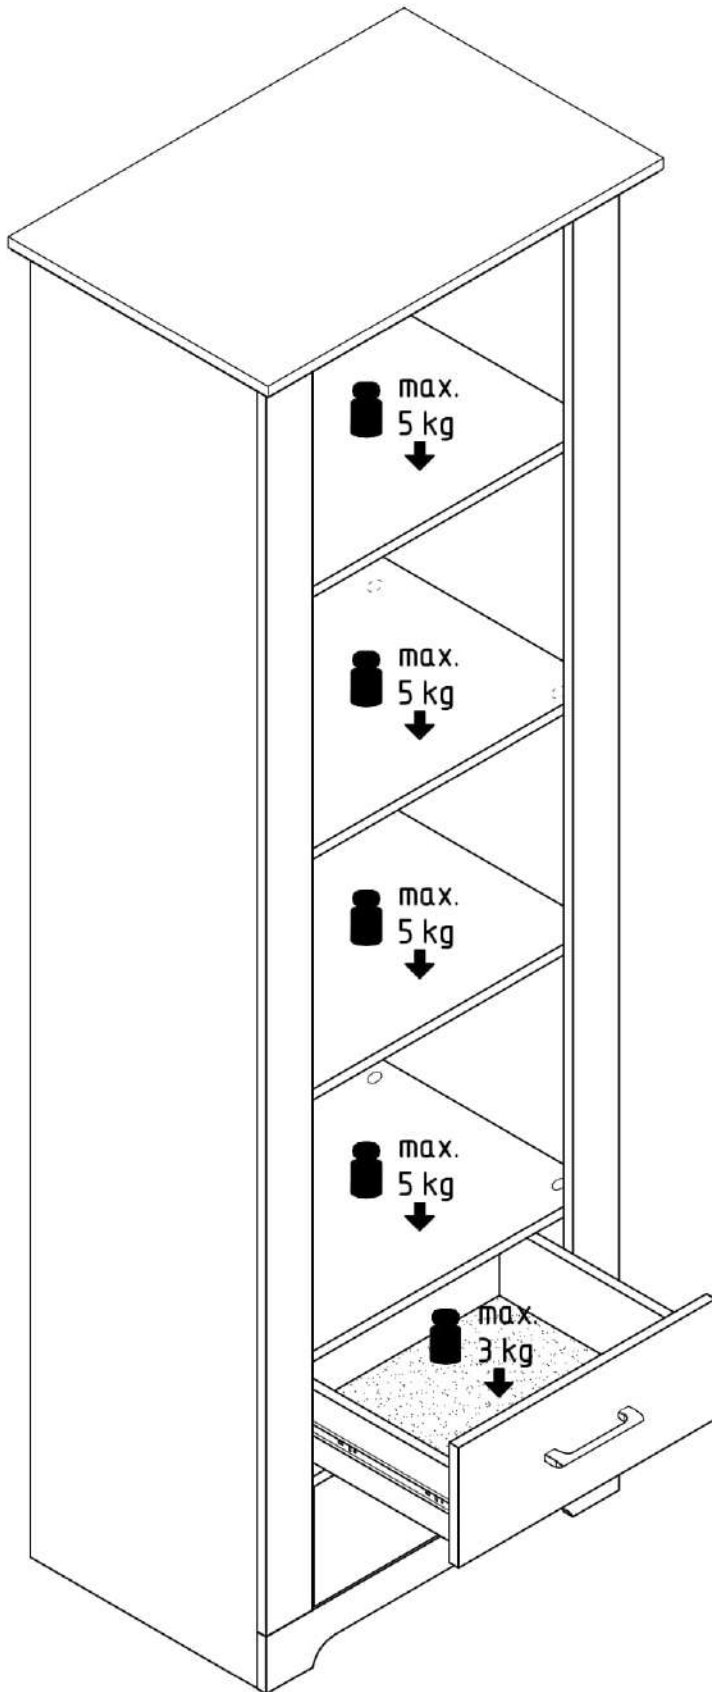

 E5 3,5*16 x8	 H2 x10	 H12 20x20x33 x2
 K4 x4	 R3 1.4*25mm 0.010kg	

9

VALERIO

SHELVING IS OPEN 2Dr

 <p>(E4) 3,5*16mm x4</p>	 <p>(Ea4) 4,2*65mm x1</p>	 <p>(H5) 8*50mm x1</p>
 <p>(S14) K-06 x1</p>		

10

VALERIO
SHELVING IS OPEN 2Dr

 A1 8*30mm x8	 B1 6,3*50mm x4	 C1 5*30mm x4
		 R4 N°4 x1

11

11.1
x2

11.2
x2

VALERIO
SHELVING IS OPEN 2Dr

 A1 8*30mm x8	 D1 16mm x4	 G6 M 4*22 x4
 I43 P-38 (128) x2		

11

11.3
x2

11.4
x2

11.5
x2

VALERIO

SHELVING IS OPEN 2Dr

 (E5) 3,5*16mm x8	 (H2) x4	 (M2) L-350mm x2
--	---	---

11

11.7

x2

VALERIO

SHELVING IS OPEN 2Dr

12

 B	x6	 D	x16
		 J1 5*16mm	x8

VALERIO

SHELVING IS OPEN 2Dr

VALERIO
SHELVING IS OPEN 2Dr