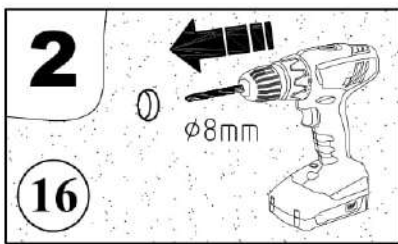

 E5 3,5*16 x8	 H2 x10	 H12 20x20x33 x2
 K4 x4	 R3 1.4*25mm 0.010kg	

9

VALERIO

SHELVING IS OPEN 2Dr

 <p>(E4) 3,5*16mm x4</p>	 <p>(Ea4) 4,2*65mm x1</p>	 <p>(H5) 8*50mm x1</p>
 <p>(S14) K-06 x1</p>		

10

VALERIO
SHELVING IS OPEN 2Dr

 A1 8*30mm x8	 B1 6,3*50mm x4	 C1 5*30mm x4
		 R4 N°4 x1

11

11.1
x2

11.2
x2

VALERIO
SHELVING IS OPEN 2Dr

 A1 8*30mm x8	 D1 16mm x4	 G6 M 4*22 x4
 I43 P-38 (128) x2		

11

11.3
x2

11.4
x2

11.5
x2

VALERIO

SHELVING IS OPEN 2Dr

 (E5) 3,5*16mm x8	 (H2) x4	 (M2) L-350mm x2
--	---	---

11

11.7

x2