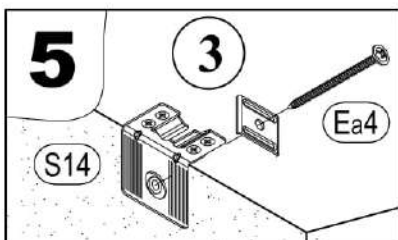

	
(B1) 6,3*50mm x4	(R4) N°4 x1

VALERIO
SHELVING IS OPEN 2Dr

5

6

7

8

VALERIO

SHELVING IS OPEN 2Dr

 E5 3,5*16 x8	 H2 x10	 H12 20x20x33 x2
 K4 x4	 R3 1.4*25mm 0.010kg	

9

VALERIO

SHELVING IS OPEN 2Dr

 <p>(E4) 3,5*16mm x4</p>	 <p>(Ea4) 4,2*65mm x1</p>	 <p>(H5) 8*50mm x1</p>
 <p>(S14) K-06 x1</p>		

10

VALERIO
SHELVING IS OPEN 2Dr

 A1 8*30mm x8	 B1 6,3*50mm x4	 C1 5*30mm x4
		 R4 N°4 x1

11

11.1
x2

11.2
x2

VALERIO
SHELVING IS OPEN 2Dr

 A1 8*30mm x8	 D1 16mm x4	 G6 M 4*22 x4
 I43 P-38 (128) x2		

11

11.3
x2

11.4
x2

11.5
x2

VALERIO

SHELVING IS OPEN 2Dr

 (E5) 3,5*16mm x8	 (H2) x4	 (M2) L-350mm x2
--	---	---

11

11.7

x2