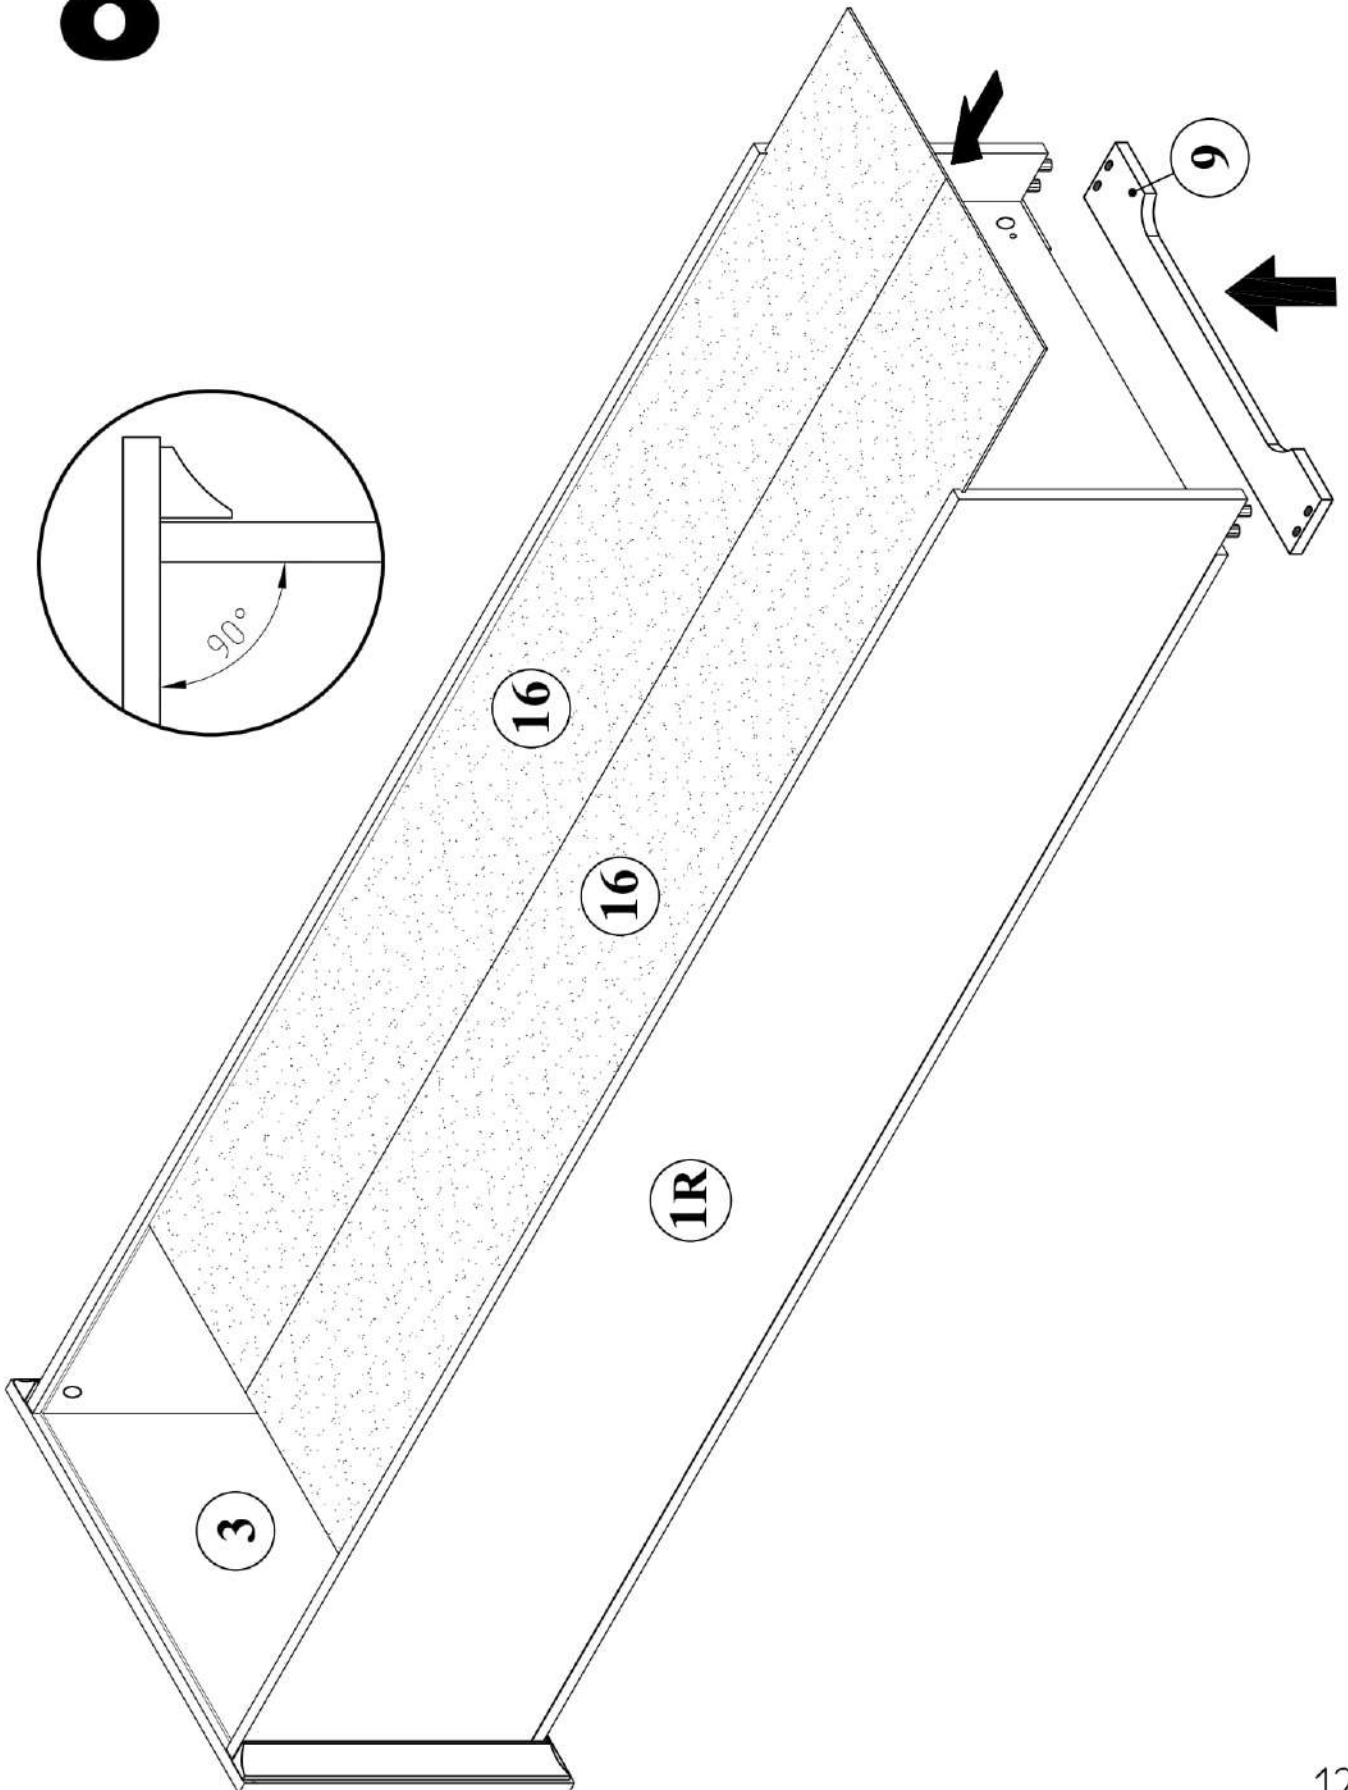

	
(B1) 6,3*50mm x4	(R4) N°4 x1

VALERIO
SHELVING IS OPEN 2Dr

5

6

7

8

VALERIO

SHELVING IS OPEN 2Dr

 E5 3,5*16 x8	 H2 x10	 H12 20x20x33 x2
 K4 x4	 R3 1.4*25mm 0.010kg	

9

VALERIO

SHELVING IS OPEN 2Dr

 <p>(E4) 3,5*16mm x4</p>	 <p>(Ea4) 4,2*65mm x1</p>	 <p>(H5) 8*50mm x1</p>
 <p>(S14) K-06 x1</p>		

10

VALERIO
SHELVING IS OPEN 2Dr

 A1 8*30mm x8	 B1 6,3*50mm x4	 C1 5*30mm x4
		 R4 N°4 x1

11

11.1
x2

11.2
x2

VALERIO
SHELVING IS OPEN 2Dr

 A1 8*30mm x8	 D1 16mm x4	 G6 M 4*22 x4
 I43 P-38 (128) x2		

11

11.3
x2