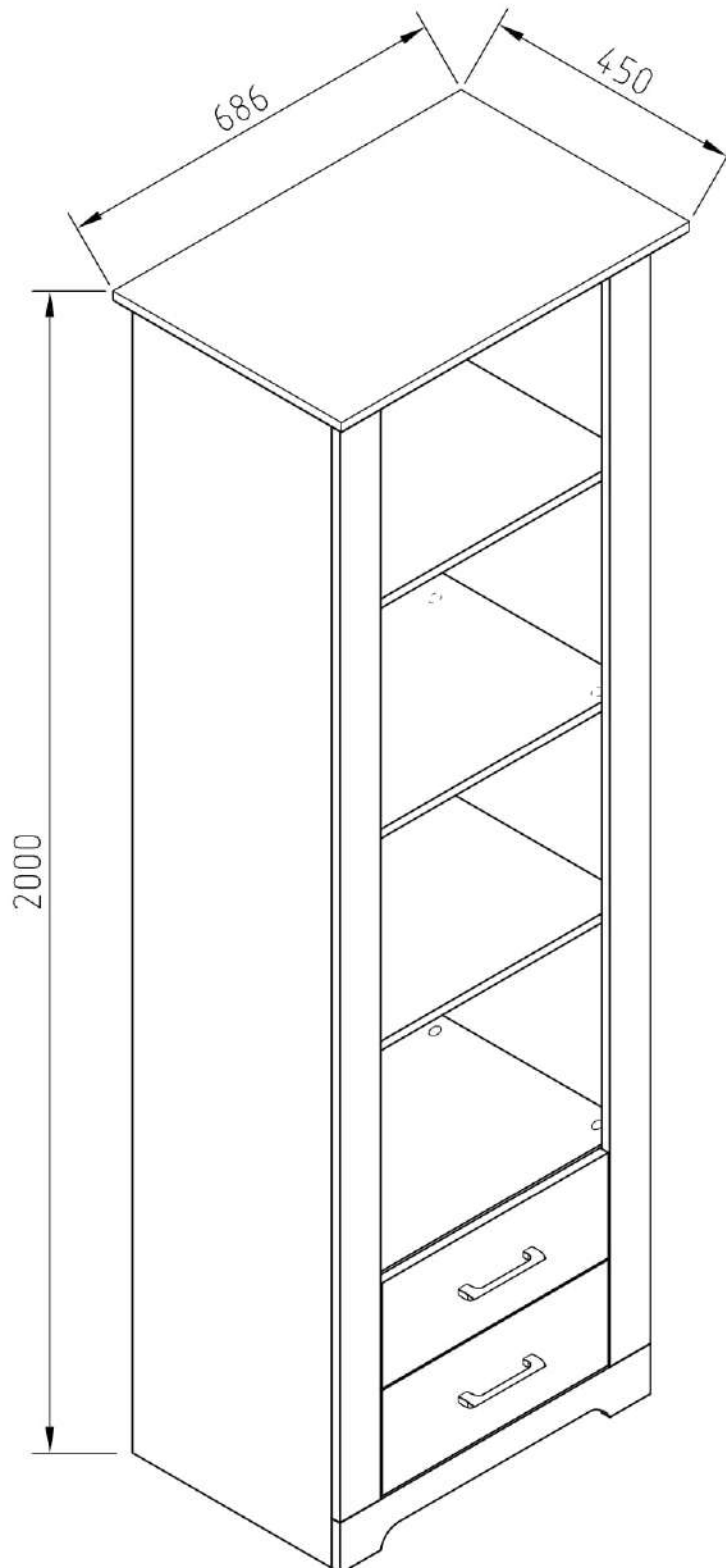

СВІТ МЕБЛІВ

VALERIO

SHELVING IS OPEN 2Dr

VALERIO

SHELVING IS OPEN 2Dr

 (A1) 8*30mm x48	 (B) x8	 (B1) 6,3*50mm x8
 (C1) 5*30mm x24	 (D) x24	 (D1) 16mm x24
 (E5) 3,5*16 x68	 (Ea4) 4,2*65mm x1	 (G6) M 4*22 x4
 (H2) x15	 (H5) 8*50mm x1	 (H12) 20x20x33 x2
 (I43) P-38 (128) x2	 (J1) 5*16mm x8	 (K4) x4
 (M2) L-350mm x2	 (R1) x1	 (R3) 1.4*25mm 0.010kg
 (R4) N°4 x1	 (S13) x10	 (S14) K-06 x1

VALERIO
SHELVING IS OPEN 2Dr

No	a*b	x	Nº→...
1L	1984x394	x1	1/2
1R	1984x394	x1	1/2
2L	350x380	x1	2/2
2R	350x380	x1	2/2
3	686x450	x1	2/2
4	578x380	x1	1/2
5	578x380	x1	1/2
6	578x380	x1	1/2
7	577x375	x2	2/2
8	1896x80	x2	1/2
9	612x86	x1	2/2
10	446x180	x1	2/2
11	446x180	x1	2/2
12L	350x110	x2	1/2
12R	350x110	x2	1/2
13	396x110	x2	2/2
15	405x343	x2	2/2
16	1912x293	x2	1/2
		x1	2/2

VALERIO

SHELVING IS OPEN 2Dr

VALERIO

SHELVING IS OPEN 2Dr

 A1 8*30mm x8	 C1 5*30mm x12	 D1 16mm x4
---	--	---

1

VALERIO

SHELVING IS OPEN 2Dr

 A1 8*30mm x20	 C1 5*30mm x4	 D1 16mm x16
 E5 3,5*16 x8	 M2 L-350mm x2	

2

VALERIO

SHELVING IS OPEN 2Dr

 (C1) 5*30mm x4	 (E5) 3,5*16 x20	 (S13) x10
--	---	---

3

VALERIO
SHELVING IS OPEN 2Dr

4