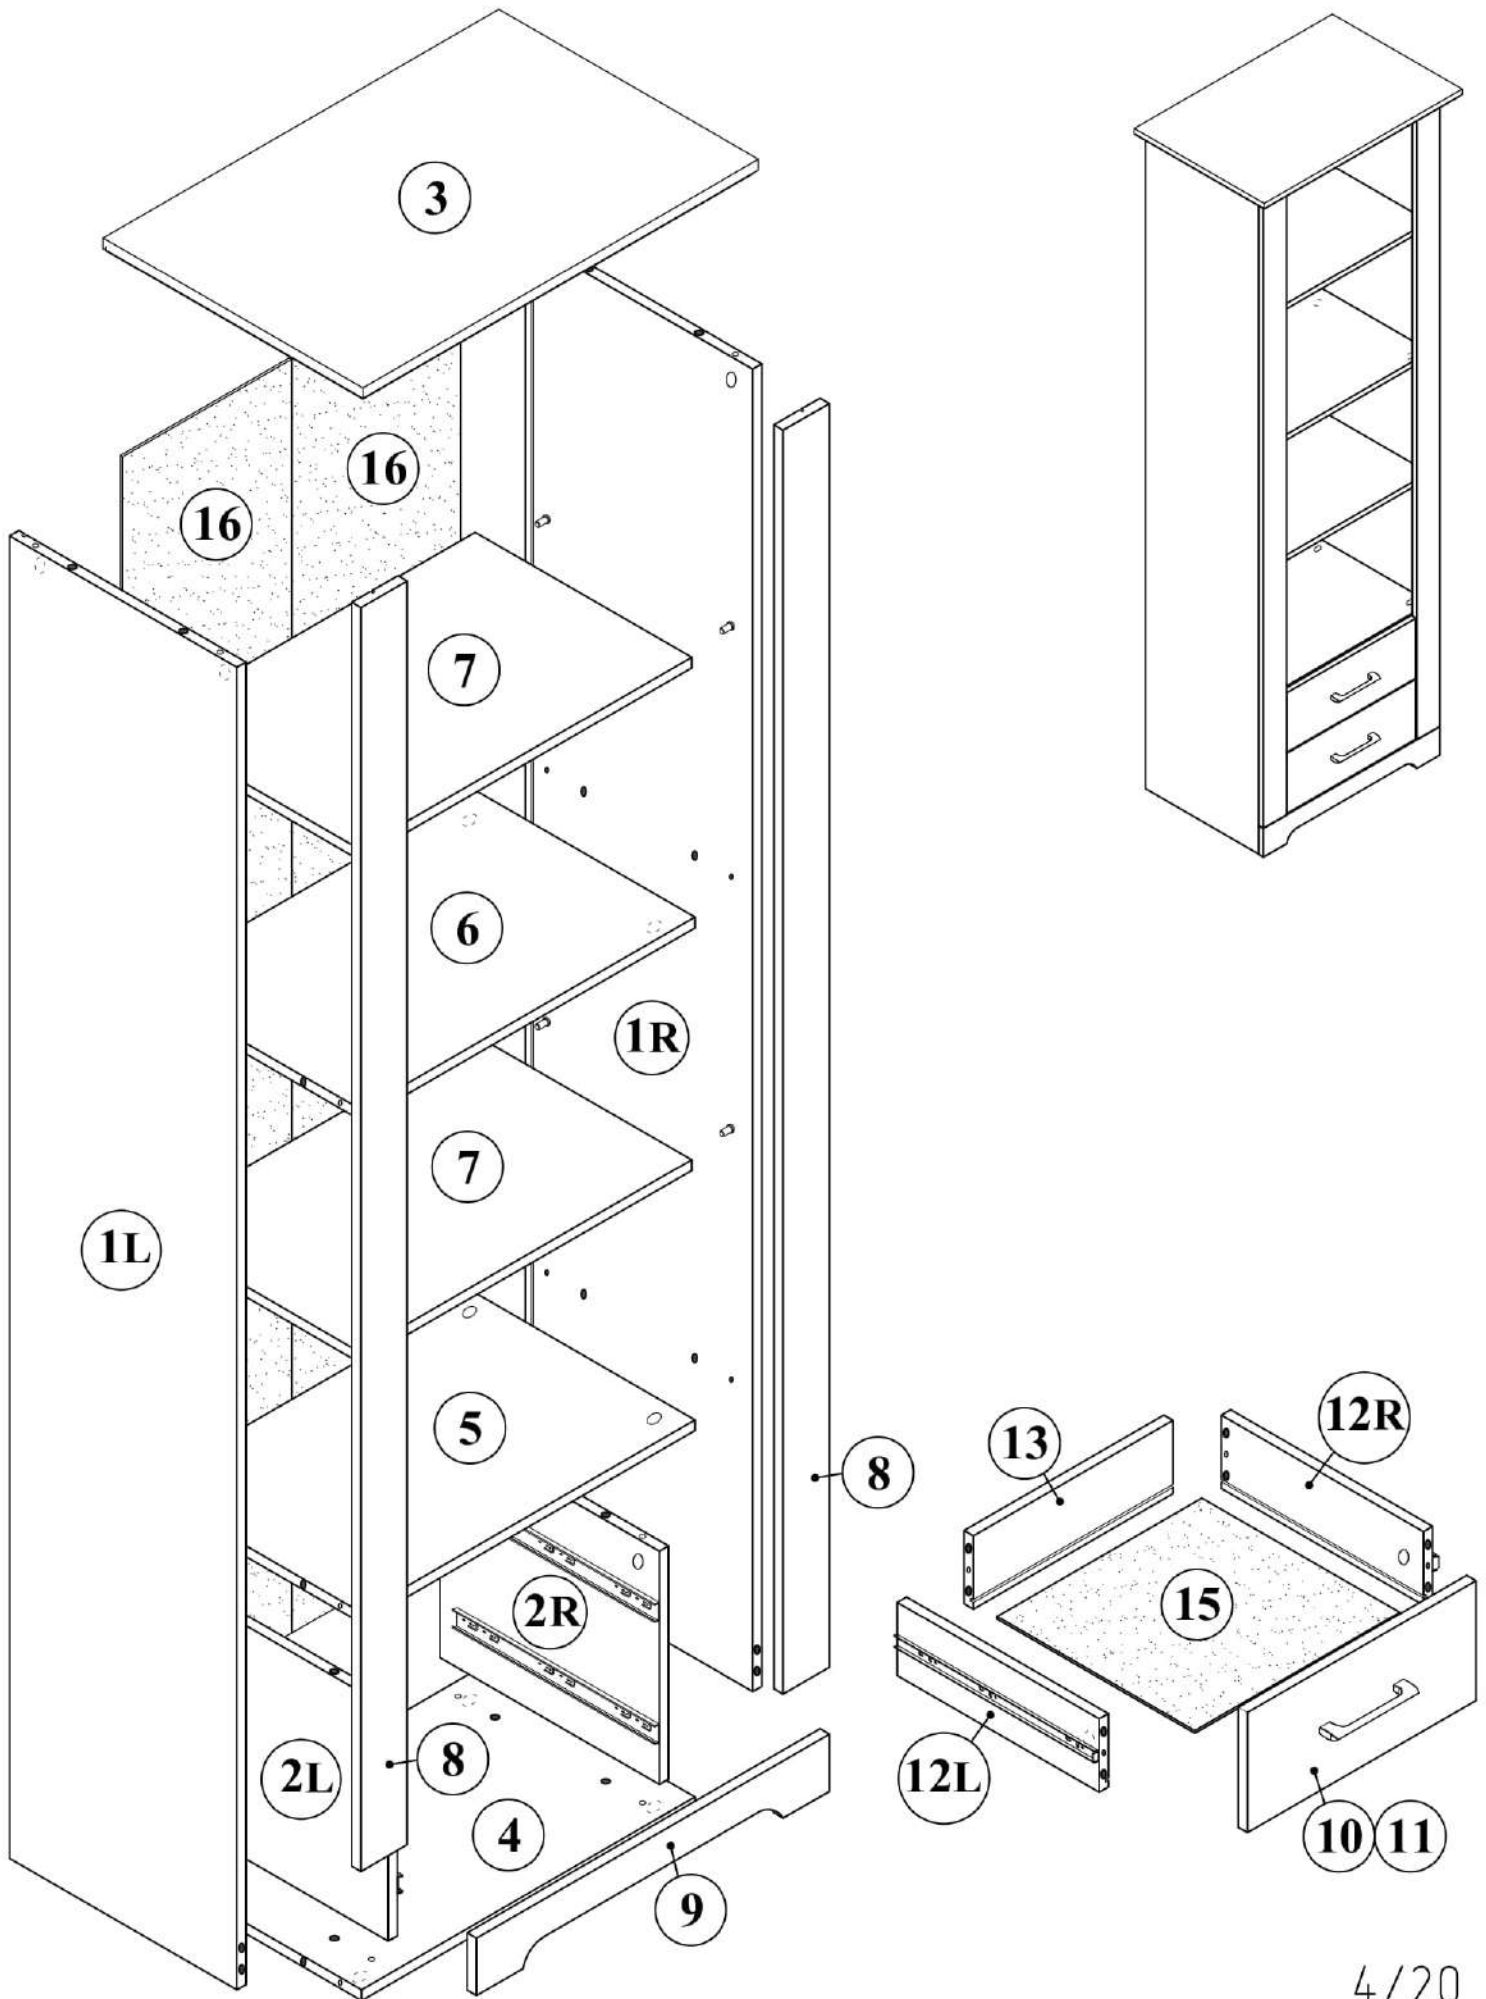

СВІТ МЕБЛІВ

VALERIO

SHELVING IS OPEN 2Dr

VALERIO

SHELVING IS OPEN 2Dr

 (A1) 8*30mm x48	 (B) x8	 (B1) 6,3*50mm x8
 (C1) 5*30mm x24	 (D) x24	 (D1) 16mm x24
 (E5) 3,5*16 x68	 (Ea4) 4,2*65mm x1	 (G6) M 4*22 x4
 (H2) x15	 (H5) 8*50mm x1	 (H12) 20x20x33 x2
 (I43) P-38 (128) x2	 (J1) 5*16mm x8	 (K4) x4
 (M2) L-350mm x2	 (R1) x1	 (R3) 1.4*25mm 0.010kg
 (R4) N°4 x1	 (S13) x10	 (S14) K-06 x1

VALERIO
SHELVING IS OPEN 2Dr

No	a*b	x	Nº→...
1L	1984x394	x1	1/2
1R	1984x394	x1	1/2
2L	350x380	x1	2/2
2R	350x380	x1	2/2
3	686x450	x1	2/2
4	578x380	x1	1/2
5	578x380	x1	1/2
6	578x380	x1	1/2
7	577x375	x2	2/2
8	1896x80	x2	1/2
9	612x86	x1	2/2
10	446x180	x1	2/2
11	446x180	x1	2/2
12L	350x110	x2	1/2
12R	350x110	x2	1/2
13	396x110	x2	2/2
15	405x343	x2	2/2
16	1912x293	x2	1/2
		x1	2/2

VALERIO

SHELVING IS OPEN 2Dr

VALERIO

SHELVING IS OPEN 2Dr

 A1 8*30mm x8	 C1 5*30mm x12	 D1 16mm x4
---	--	---

1

VALERIO

SHELVING IS OPEN 2Dr

 A1 8*30mm x20	 C1 5*30mm x4	 D1 16mm x16
 E5 3,5*16 x8	 M2 L-350mm x2	

2

VALERIO

SHELVING IS OPEN 2Dr

 (C1) 5*30mm x4	 (E5) 3,5*16 x20	 (S13) x10
--	---	---

3

VALERIO
SHELVING IS OPEN 2Dr

4