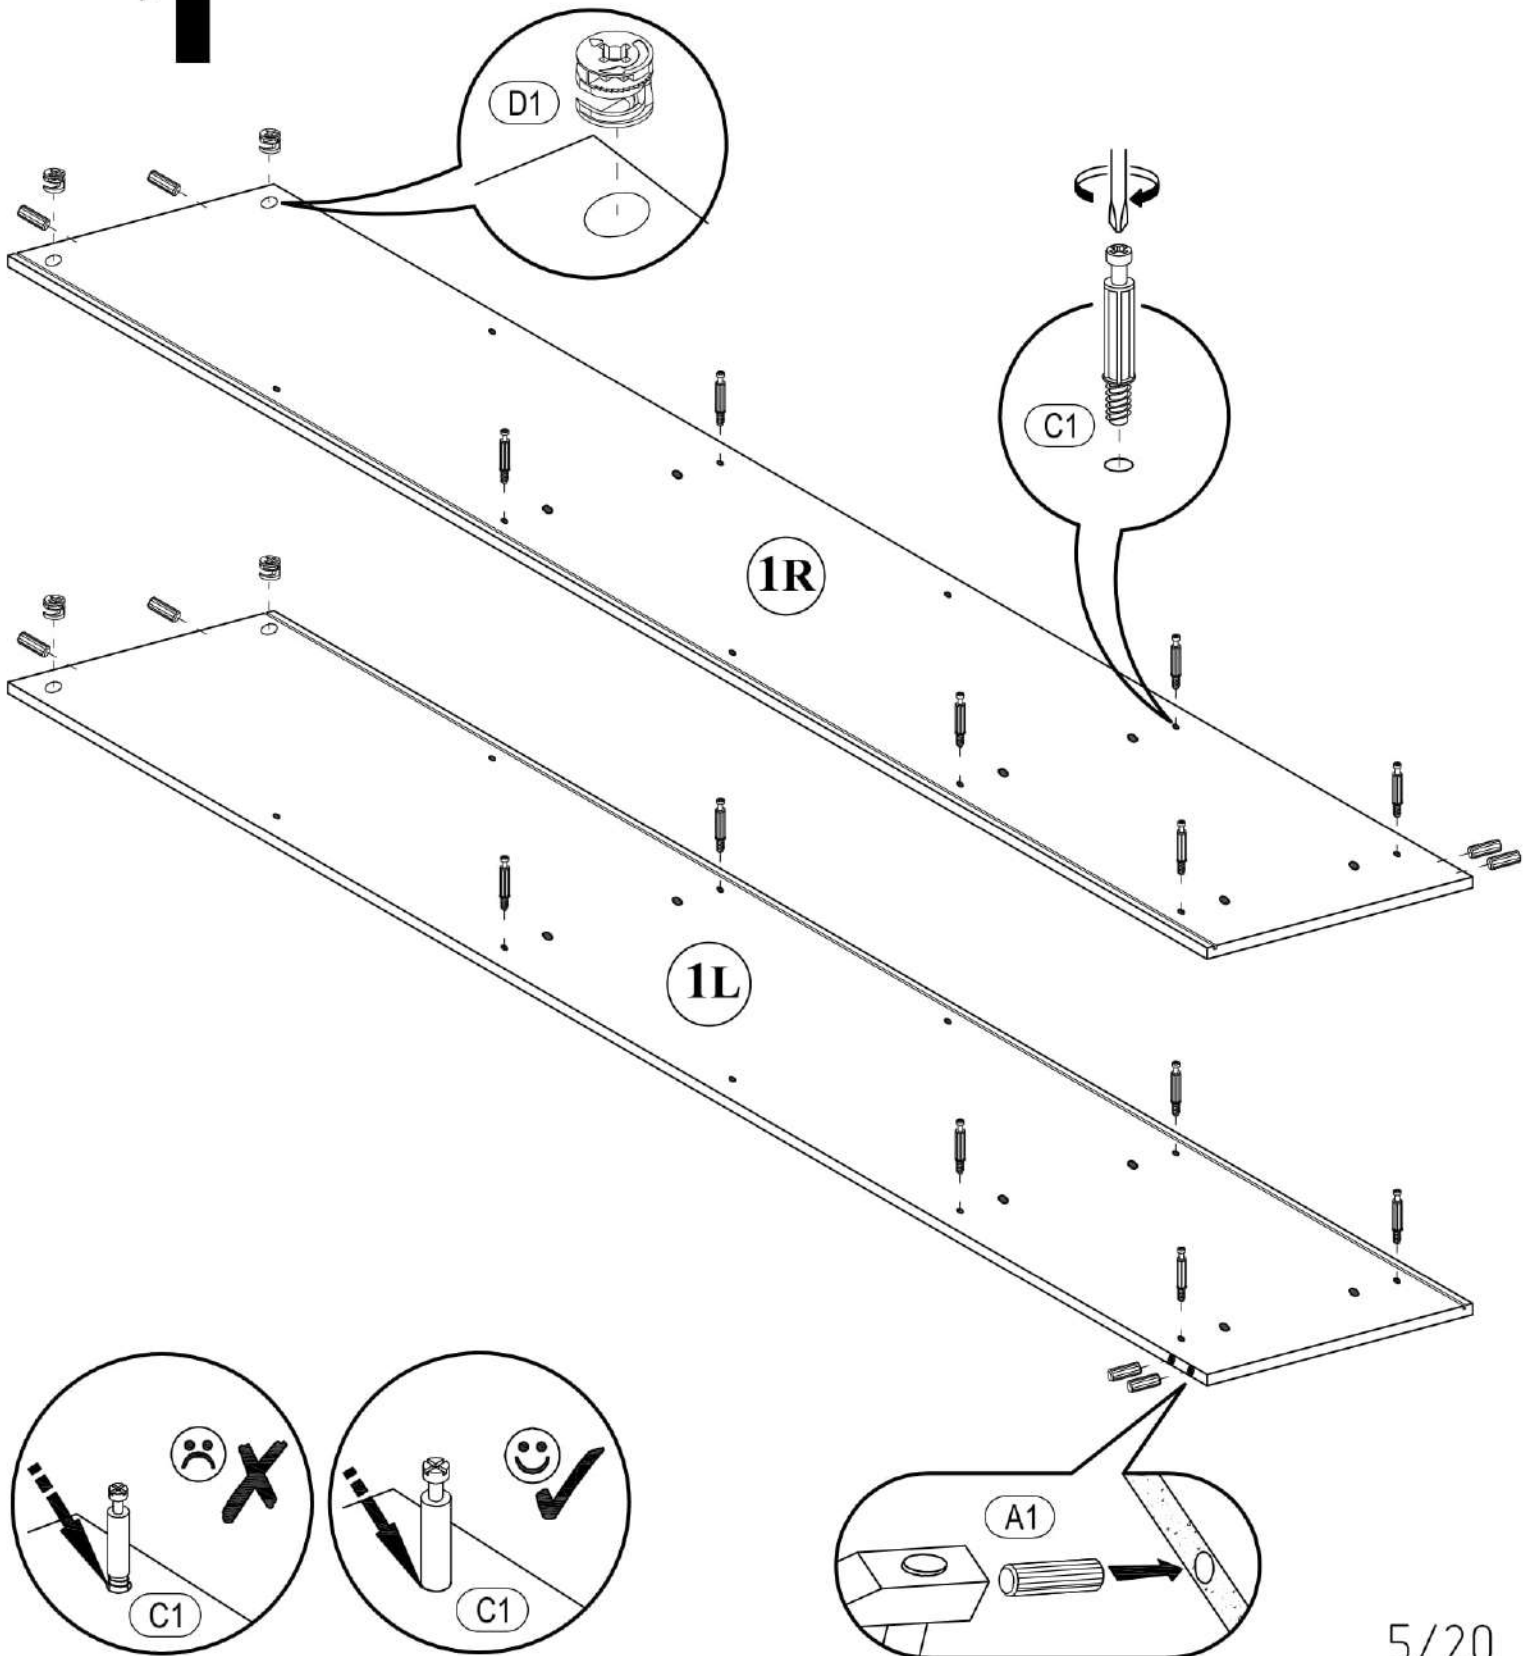

VALERIO

SHELVING IS OPEN 2Dr

VALERIO

SHELVING IS OPEN 2Dr

 A1 8*30mm x8	 C1 5*30mm x12	 D1 16mm x4
---	--	---

1

VALERIO

SHELVING IS OPEN 2Dr

 A1 8*30mm x20	 C1 5*30mm x4	 D1 16mm x16
 E5 3,5*16 x8	 M2 L-350mm x2	

2

VALERIO

SHELVING IS OPEN 2Dr

 (C1) 5*30mm x4	 (E5) 3,5*16 x20	 (S13) x10
--	---	---

3

VALERIO
SHELVING IS OPEN 2Dr

4