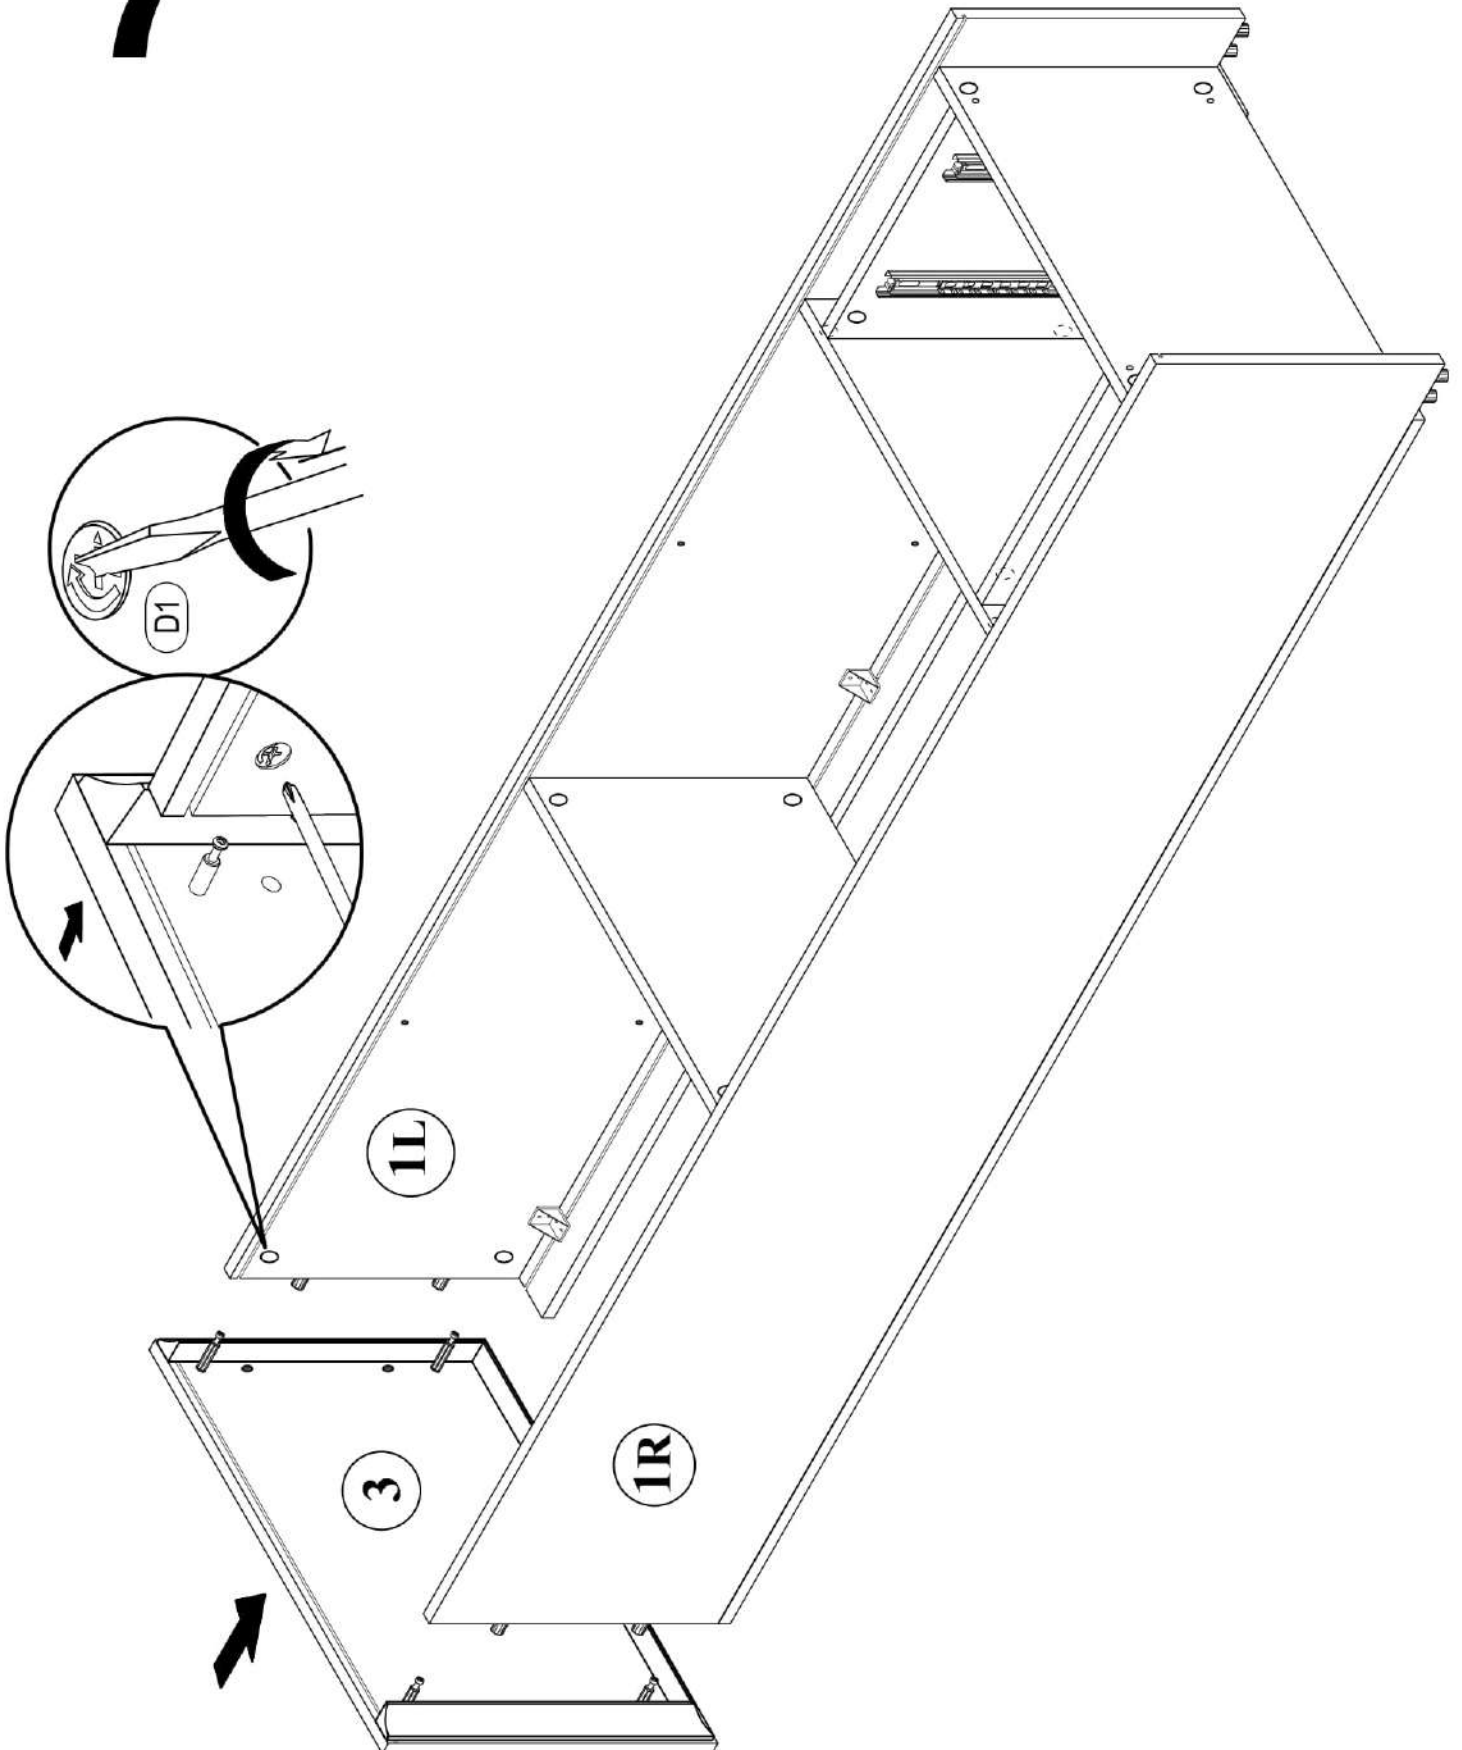

	
(B1) 6,3*50mm x4	(R4) N°4 x1

VALERIO
SHELVING IS OPEN 2Dr

5

6

7

8

VALERIO

SHELVING IS OPEN 2Dr

 E5 3,5*16 x8	 H2 x10	 H12 20x20x33 x2
 K4 x4	 R3 1.4*25mm 0.010kg	

9

VALERIO

SHELVING IS OPEN 2Dr

 <p>(E4) 3,5*16mm x4</p>	 <p>(Ea4) 4,2*65mm x1</p>	 <p>(H5) 8*50mm x1</p>
 <p>(S14) K-06 x1</p>		

10

VALERIO
SHELVING IS OPEN 2Dr

 A1 8*30mm x8	 B1 6,3*50mm x4	 C1 5*30mm x4
		 R4 N°4 x1

11

11.1
x2

11.2
x2

VALERIO
SHELVING IS OPEN 2Dr

 A1 8*30mm x8	 D1 16mm x4	 G6 M 4*22 x4
 I43 P-38 (128) x2		

11

11.3
x2

11.4
x2

11.5
x2

VALERIO

SHELVING IS OPEN 2Dr

 (E5) 3,5*16mm x8	 (H2) x4	 (M2) L-350mm x2
--	---	---

11

11.7

x2